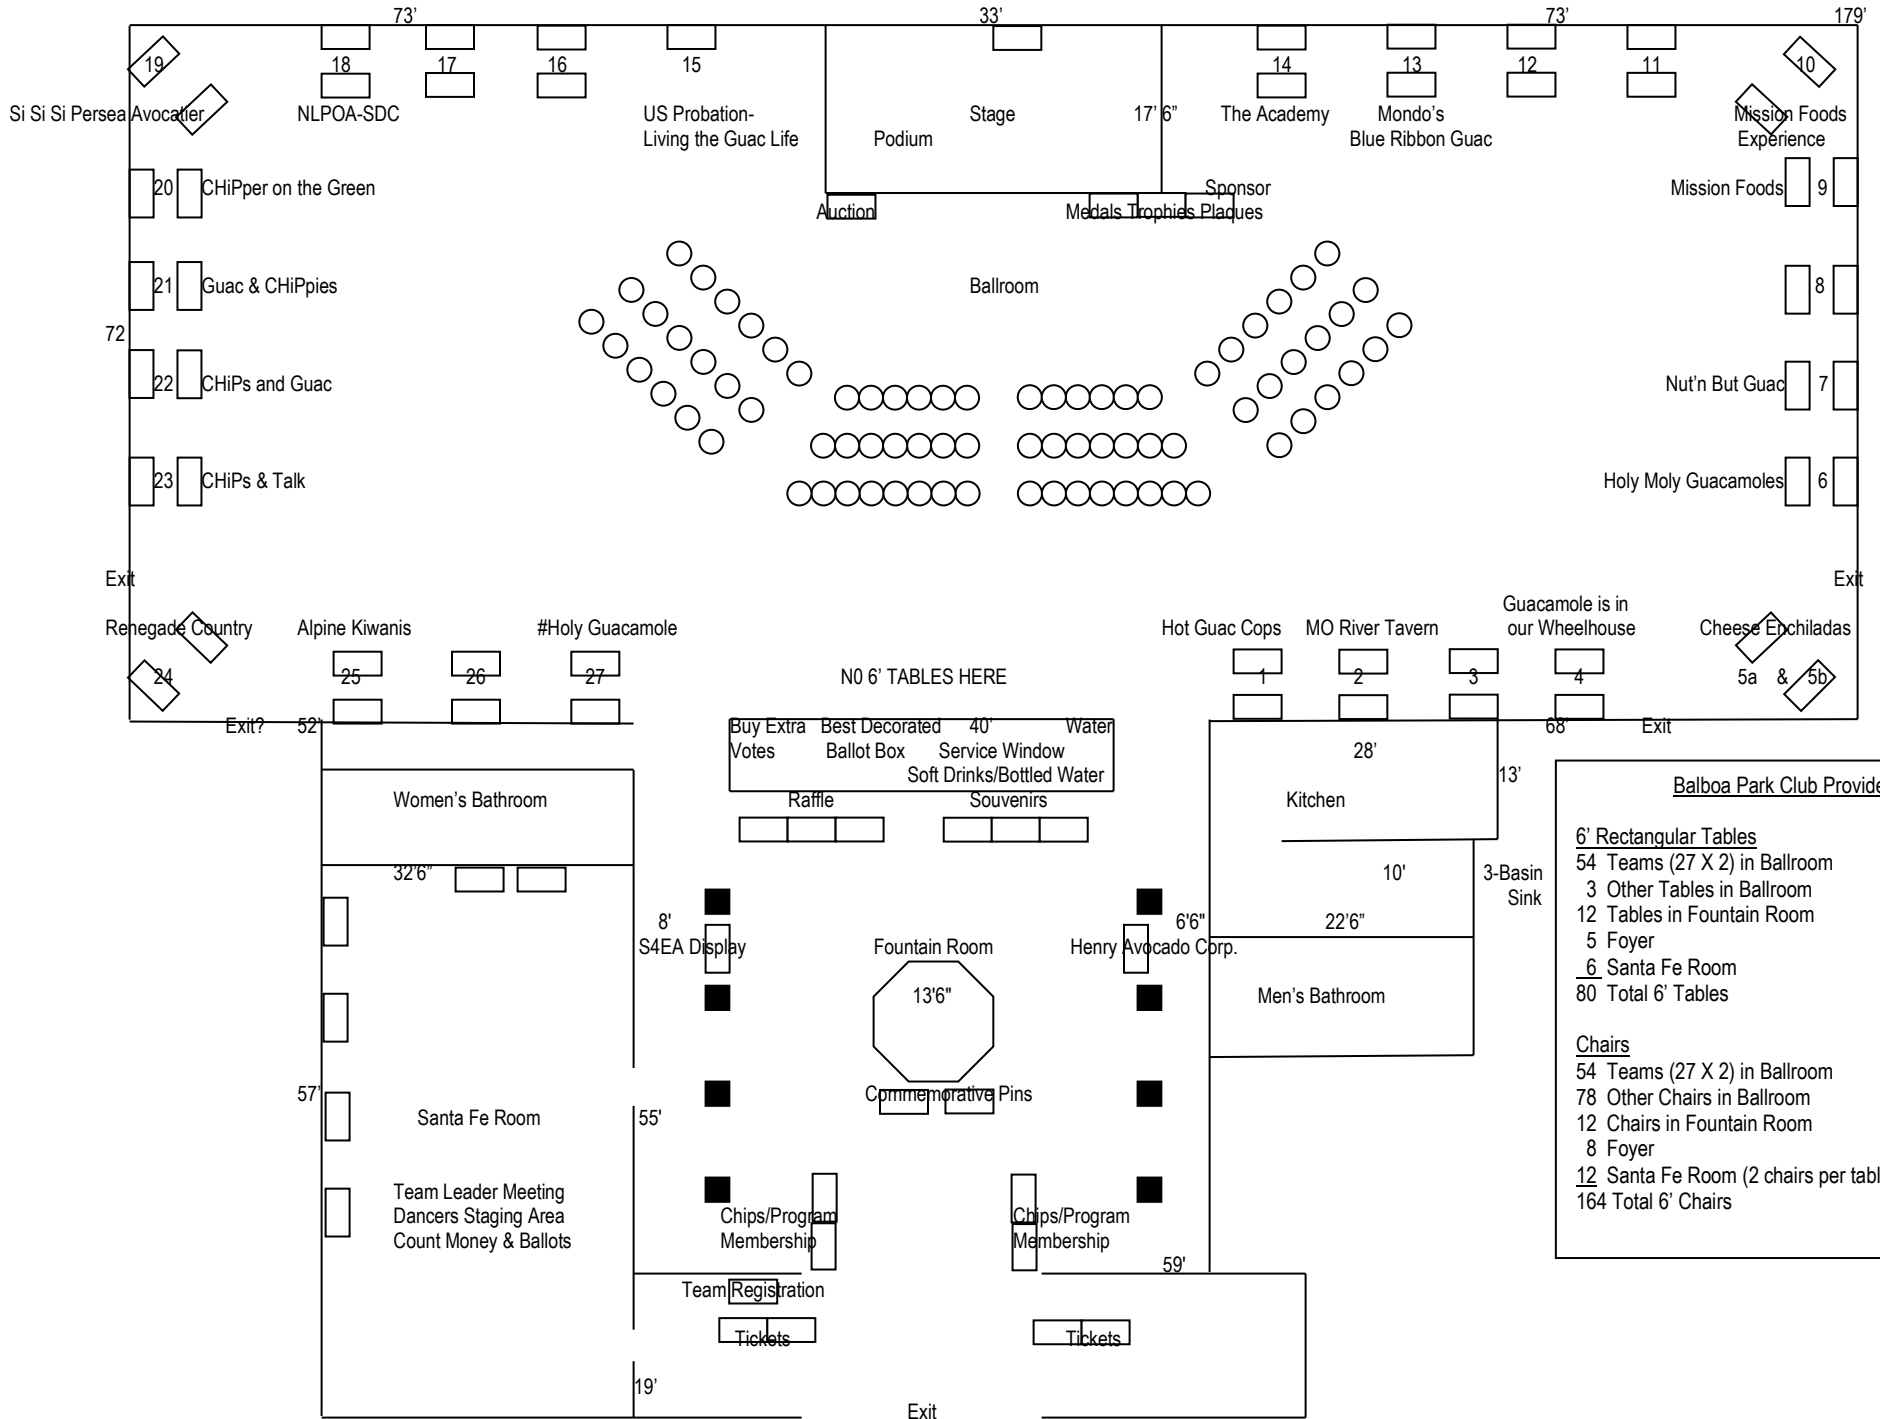

2023 Law Enforcement Challenge "Guacamole Bowl" 20th Anniversary February 25th

Balboa Park Club – 2144 Pan American Rd. West (by Presidents Way & Park Blvd.), San Diego 92101

- Balboa Park Club Provide
- 6' Rectangular Tables**
- 54 Teams (27 X 2) in Ballroom
 - 3 Other Tables in Ballroom
 - 12 Tables in Fountain Room
 - 5 Foyer
 - 6 Santa Fe Room
 - 80 Total 6' Tables
- Chairs**
- 54 Teams (27 X 2) in Ballroom
 - 78 Other Chairs in Ballroom
 - 12 Chairs in Fountain Room
 - 8 Foyer
 - 12 Santa Fe Room (2 chairs per table)
 - 164 Total 6' Chairs