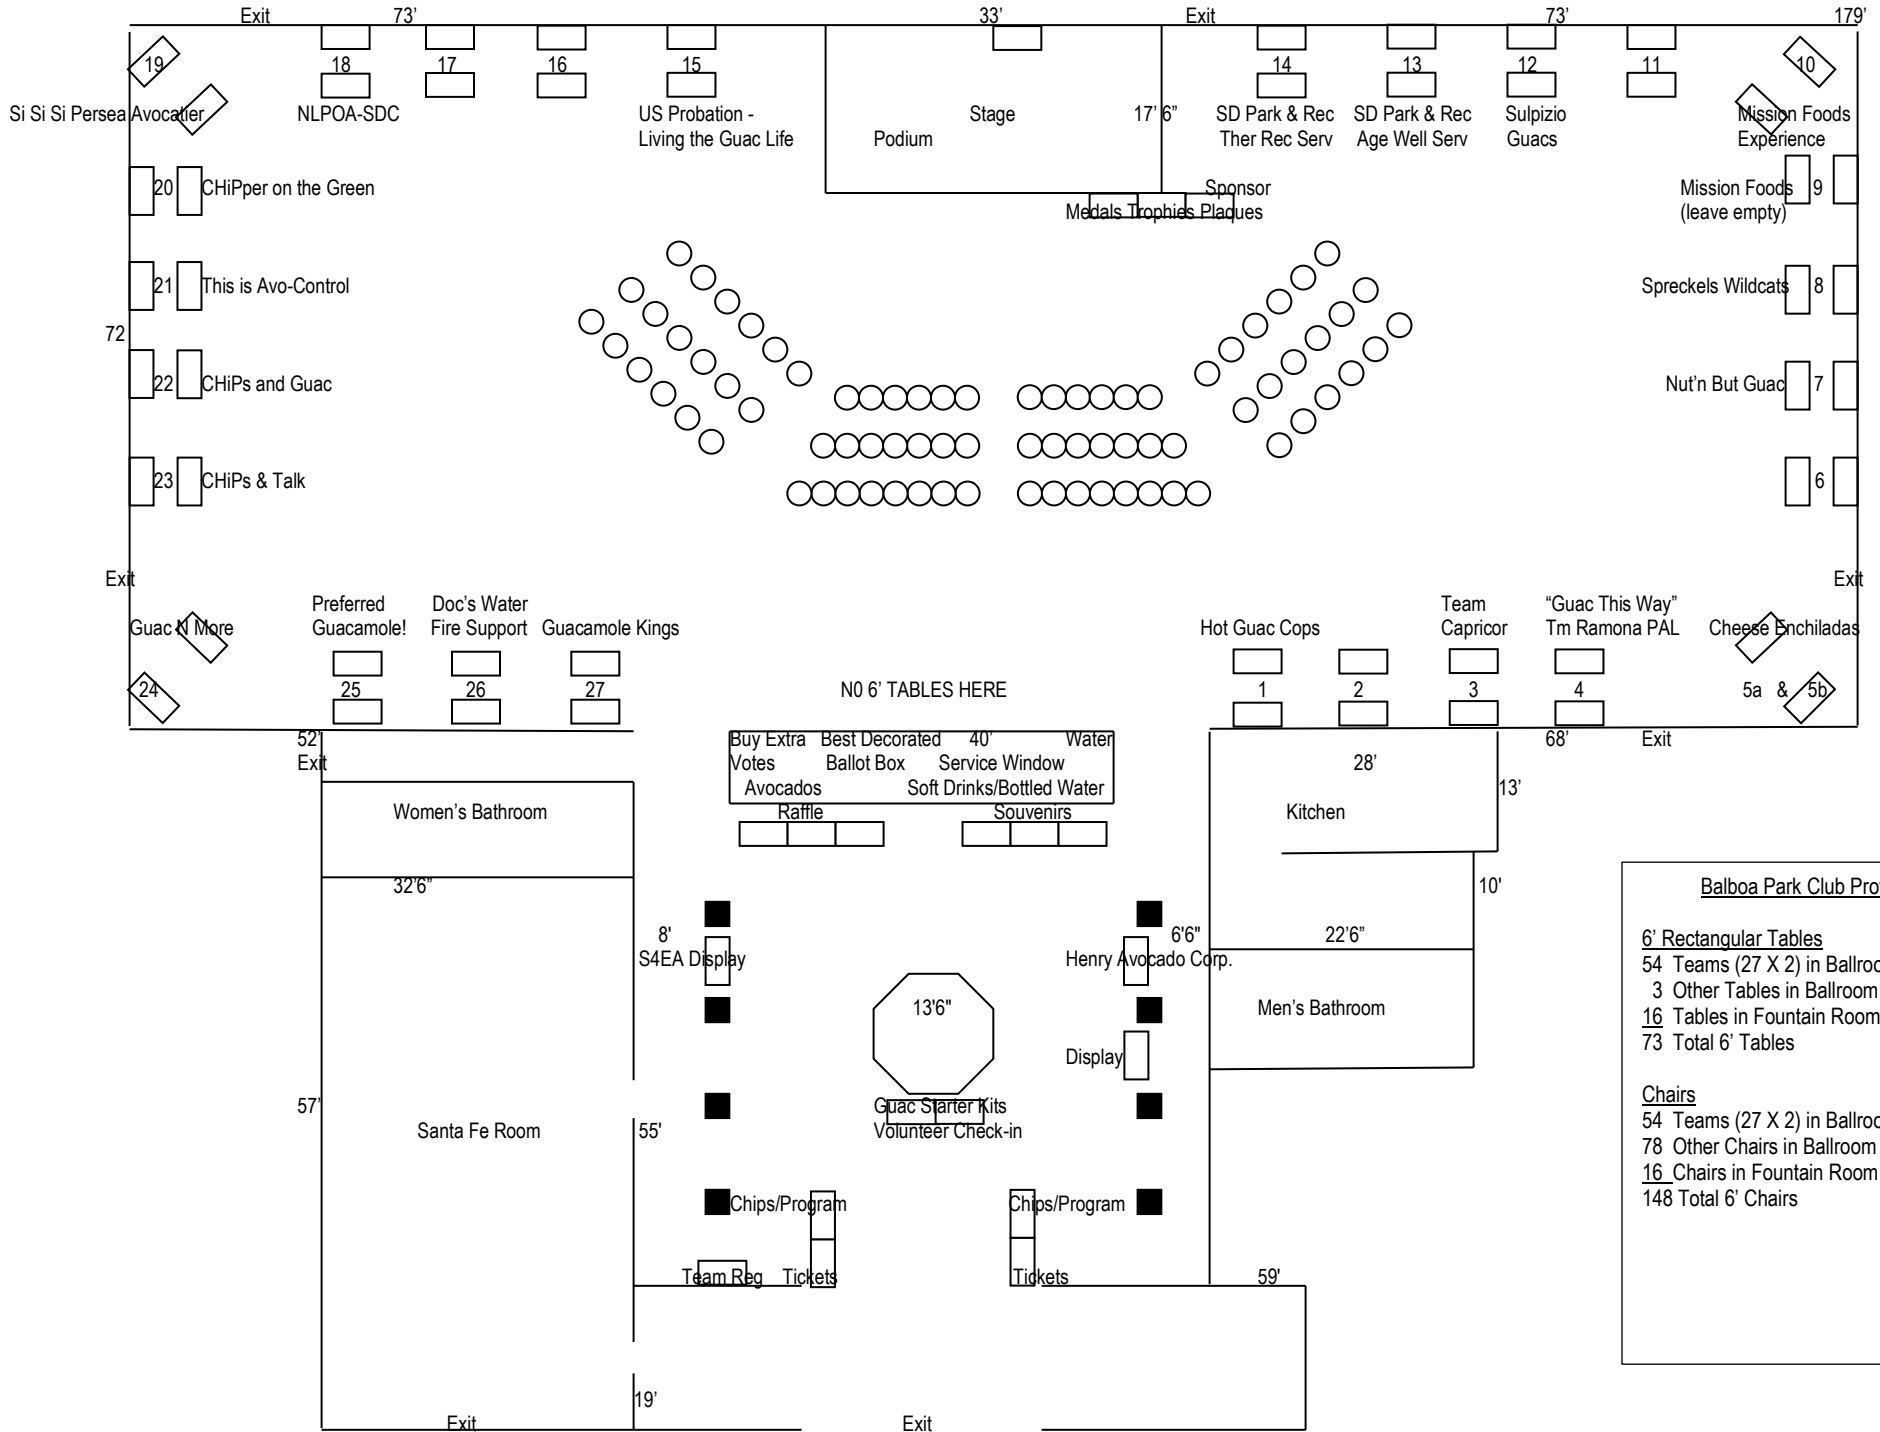

# 2026 Law Enforcement Challenge "Guacamole Bowl"

## Balboa Park Club – 2150 Pan American Rd. West (by Presidents Way & Park Blvd.), San Diego 92101

Balboa Park Club Provide

6' Rectangular Tables  
 54 Teams (27 X 2) in Ballroom  
 3 Other Tables in Ballroom  
 16 Tables in Fountain Room  
 73 Total 6' Tables

Chairs  
 54 Teams (27 X 2) in Ballroom  
 78 Other Chairs in Ballroom  
 16 Chairs in Fountain Room  
 148 Total 6' Chairs