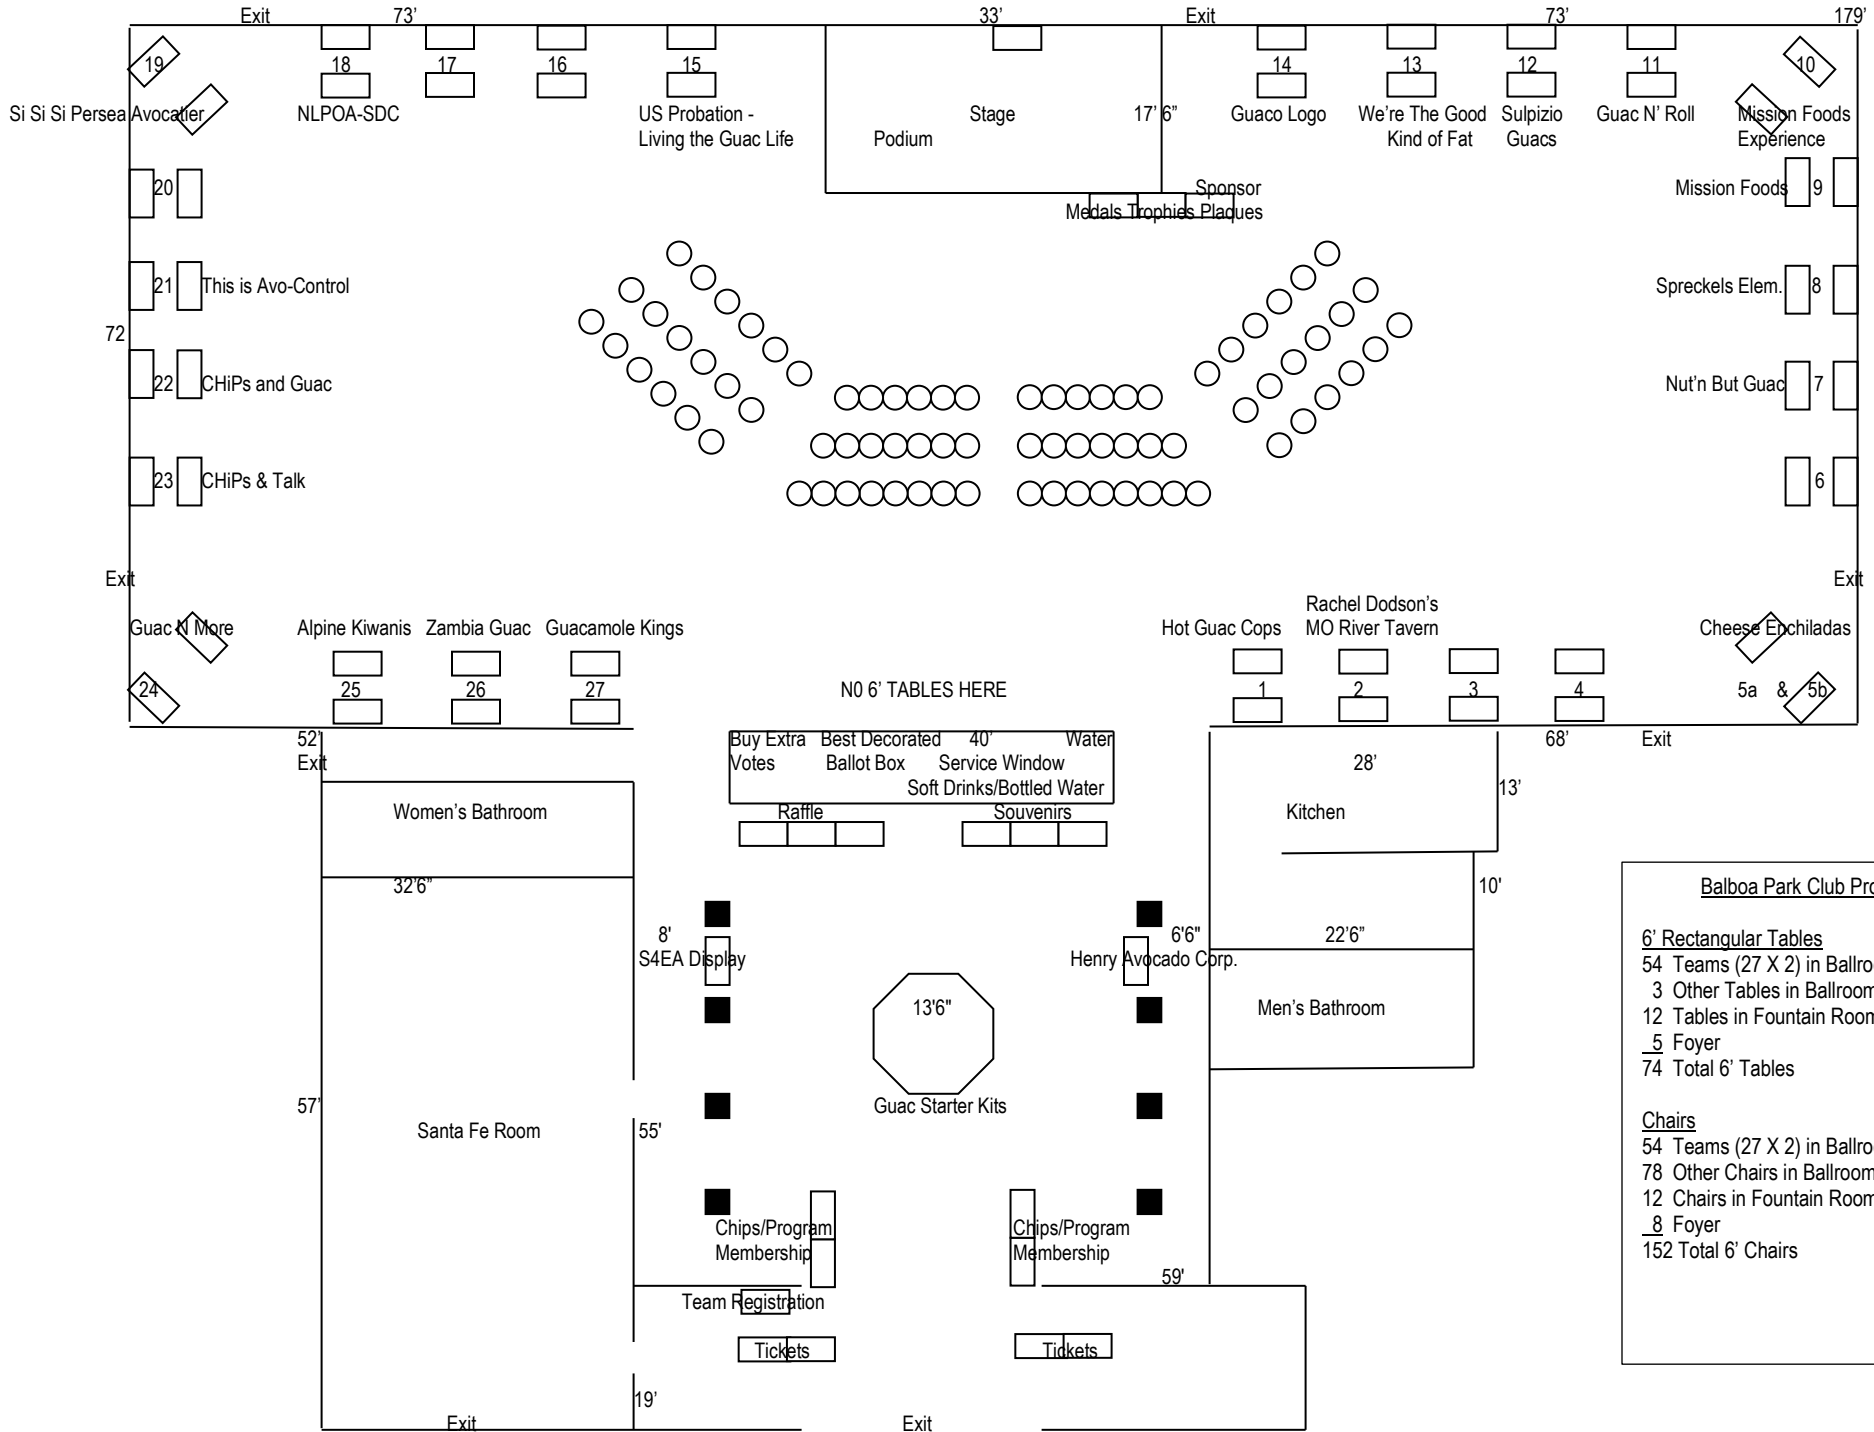

2024 Law Enforcement Challenge "Guacamole Bowl"

Balboa Park Club – 2144 Pan American Rd. West (by Presidents Way & Park Blvd.), San Diego 92101

- Balboa Park Club Provide
- 6' Rectangular Tables
 54 Teams (27 X 2) in Ballroom
 3 Other Tables in Ballroom
 12 Tables in Fountain Room
 5 Foyer
 74 Total 6' Tables
- Chairs
 54 Teams (27 X 2) in Ballroom
 78 Other Chairs in Ballroom
 12 Chairs in Fountain Room
 8 Foyer
 152 Total 6' Chairs